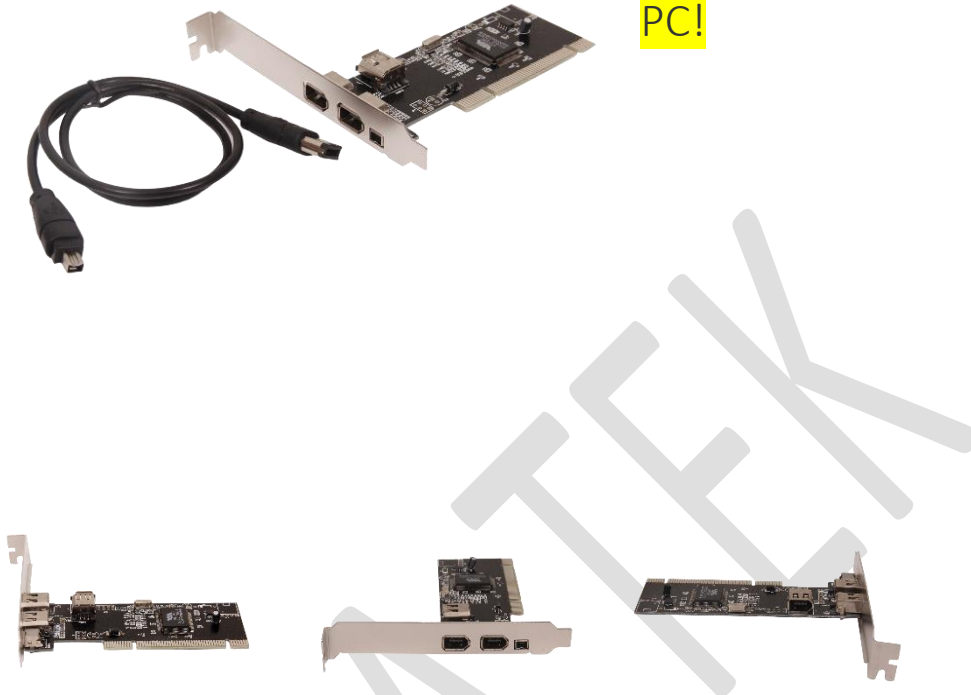

ADD on Cards for Your
PC!

Product Highlights:

- This 4 Port (3 External/1 Internal) PCI 1394 FireWire Card lets you connect iPods, MP3 players, portable drives, digital camcorders and more to your desktop computer.
- The FireWire adapter card supports hot-swapping, so you'll be able to plug, unplug, and swap your FireWire peripherals with ease.
- Seamless I/O interconnect.
- Peer to peer communication structure.
- Memory mapped architecture.
- Backwards-compatible speeds.
- IEEE 1394 data transfer rate up to 400Mbit/sec
- Over current protection on each port.
- Meet the IEEE 1394a-2000 Standard

Technical Specifications:

Brand	EiRA
SKU CODE	ER-1055
Product model	PCI Firewire Card (400 Mbps)
Chipset	VT6308P
PCI Specification Revision	PCI 2.1
Input Bus Interface	PCI 32-bit Male
Output Interface	2 x 6-pin(External) + 1 x 4-pin(External) + 1 x 6-pin(internal) IEEE 1394a ports.
Data Transfer Rate	100 Mbps/200 Mbps/400 Mbps
Dimensions	115 × 120 × 19 mm
Weight	55 gms
System supported	Windows 10,8.1,8,7, Vista, XP,2000, NT 4.0, Server 2003 Linux kernel 2.6 or later, DOS
Warranty*	1 year