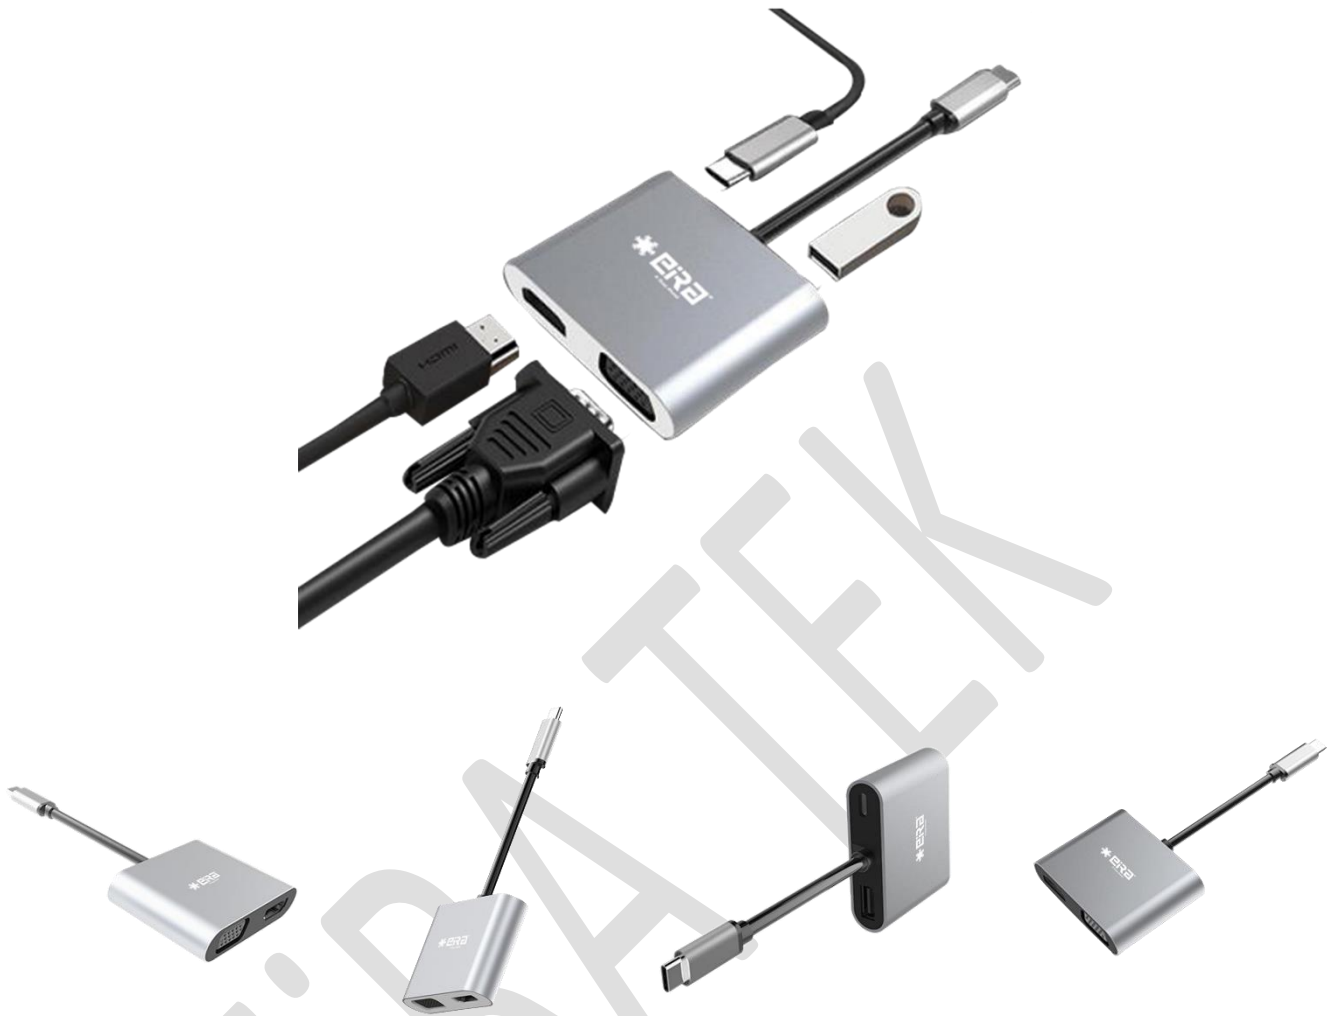

## USB TYPE-C TO 4 in 1 DUAL-DISPLAY MULTIPORT HUB (HDMI+VGA+USB3.0+Type-C) Altima Series (ER2007UC4)

## USB TYPE-C TO 4 in 1 DUAL-DISPLAY MULTIPOINT HUB (HDMI+VGA+USB3.0+Type-C) Altima Series (ER2007UC4)

**USB TYPE-C TO 4 in 1 DUAL-DISPLAY  
MULTIPOINT HUB (HDMI+VGA+USB3.0+Type-C)  
Altima Series (ER2007UC4)**

**Technical Specifications:**

<b>Brand</b>	EiRA
<b>SKU Code</b>	ER2007UC4
<b>Product Name</b>	USB TYPE-C TO 4 IN 1 DUAL DISPLAY MULTIPOINT HUB- ALTIMA (HDMI+VGA+USB3.0+Type-C)
<b>Input</b>	Reversible USB 3.1 Type-C Male
<b>Output</b>	1 x HDMI (Female) 1 x VGA (Female) 1 x USB 3.0 (Female) 1 x USB Type-C (Female) (Power Delivery)
<b>Resolution</b>	<b>HDMI:</b> 4k*2K (3840*2140), downwards compatible to 1080p, 720p etc <b>VGA:</b> 1080P@60HZ, downwards compatible to 1080p, 1080i, 720p
<b>USB C Interface</b>	20V@3A, 87w max power adapter (input)
<b>USB A Interface</b>	USB 3.0, 5V/2A, 4.5W Max
<b>Compatibility</b>	Compatible with thunderbolt 3, Make sure that the host USB-C port on your device complies with the USB3.0/3.1
<b>Casing material</b>	Aluminium
<b>Colour</b>	Space Gray
<b>Dimensions</b>	57*14.6*44mm
<b>Weight</b>	50 gms
<b>System supported</b>	Windows 10, 8.1, 8, 7, Vista, XP, 2000, NT 4.0, Server 2003 Linux kernel 2.6 or later, DOS, Mac and Android* (*select Models only)
<b>Warranty*</b>	1 year