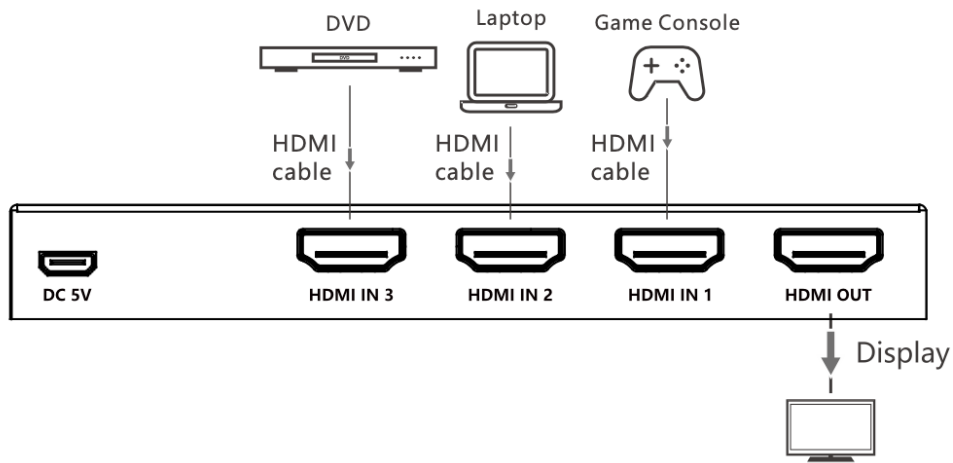

HDMI SWITCH 3x1 (4K60Hz) (ER2654SW)

Connection