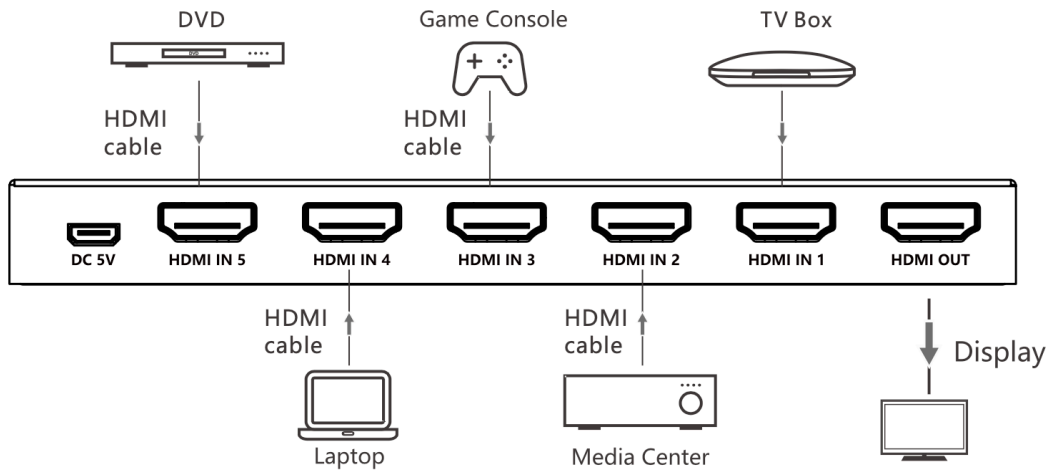

HDMI SWITCH 5x1 (4K60Hz) (ER2655SW)

Connection