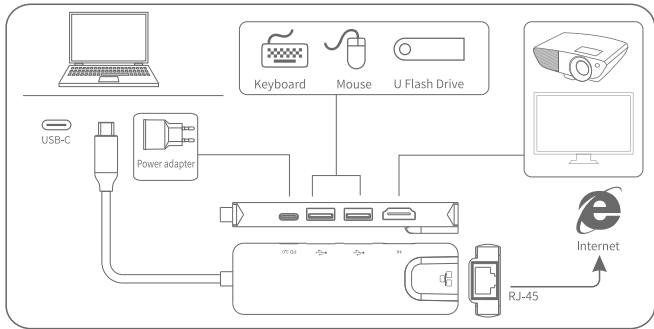

EiRA TEK

Scan to view website

www.eiratek.com

HAVE ELECTRONICS JUNK?
Visit our website for proper disposal method.
<https://www.eiratek.com/e-waste-management/>

ER2006SUC5

USER MANUAL

USB Type C to **5 in 1** Multiport Hub

HDMI (4K@30Hz) + RJ45 (100M) + USB-C (PD 3.0) + USB3.0 + USB2.0

Introduction

The USB-C Multi-function docking station provides USB-A, Type-C, HDMI, and RJ45 ports, which can easily and safely connect your laptop to various peripheral devices and solve the problem of scarcity of notebook interfaces. RJ45 Ethernet port allows you to access the wired network stably and conveniently; Type-C interface supports PD3.0 quick charging protocol, which can not only connect the external power adapter to power your laptop but also charge your mobile phone at any time; HDMI interface output video supports 4K ultra high definition; USB-A interface can connect external USB devices such as mouse, keyboard, U disk, camera, etc.

Connection Diagram

Input:

USB-C Male x 1: Plug/ Connect to phone or notebook

Output:

USB-C Female x 1: PD3.0 Protocol Charging (20V/4.2A)

USB 2.0 Female x 1: Connect to U disk, mouse, keyboard etc.

USB 3.0 Female x 1: Connect to U disk, mouse, keyboard etc.

HDMI Female x 1: Connect to TV, Monitor, Projector etc.(4K@30Hz)

Rj45 x 1: Connect to Wired Network (100M)

Specifications:

| | |
|------------------------|--|
| Connector: | |
| Power Supply | Bus-Powered and Self-Powered (via Type-C Port) |
| Input | 1 x Type-C (Male) |
| Video Output | 1 x HDMI (Female)(4K@60Hz) |
| Downstream Output Port | 1 x USB2.0 (Female), 1 x USB3.0 (Female) |
| | 1 x Type-C (Female) (PD3.0/85W) |
| | 1 x RJ45(100M) |
| Cable Length | 155mm±5MM |
| Product Body Color | Grey/Silver/Black |
| Environmental: | |
| Operating Temperature | 0° C to +45° C |
| Operating Humidity | 10% to 85 % RH |
| Storage Temperature | -10° C to +55° C |
| Storage Humidity | 5% to 90 % RH |
| Electrical: | |
| Supply power | PD 3.0 |